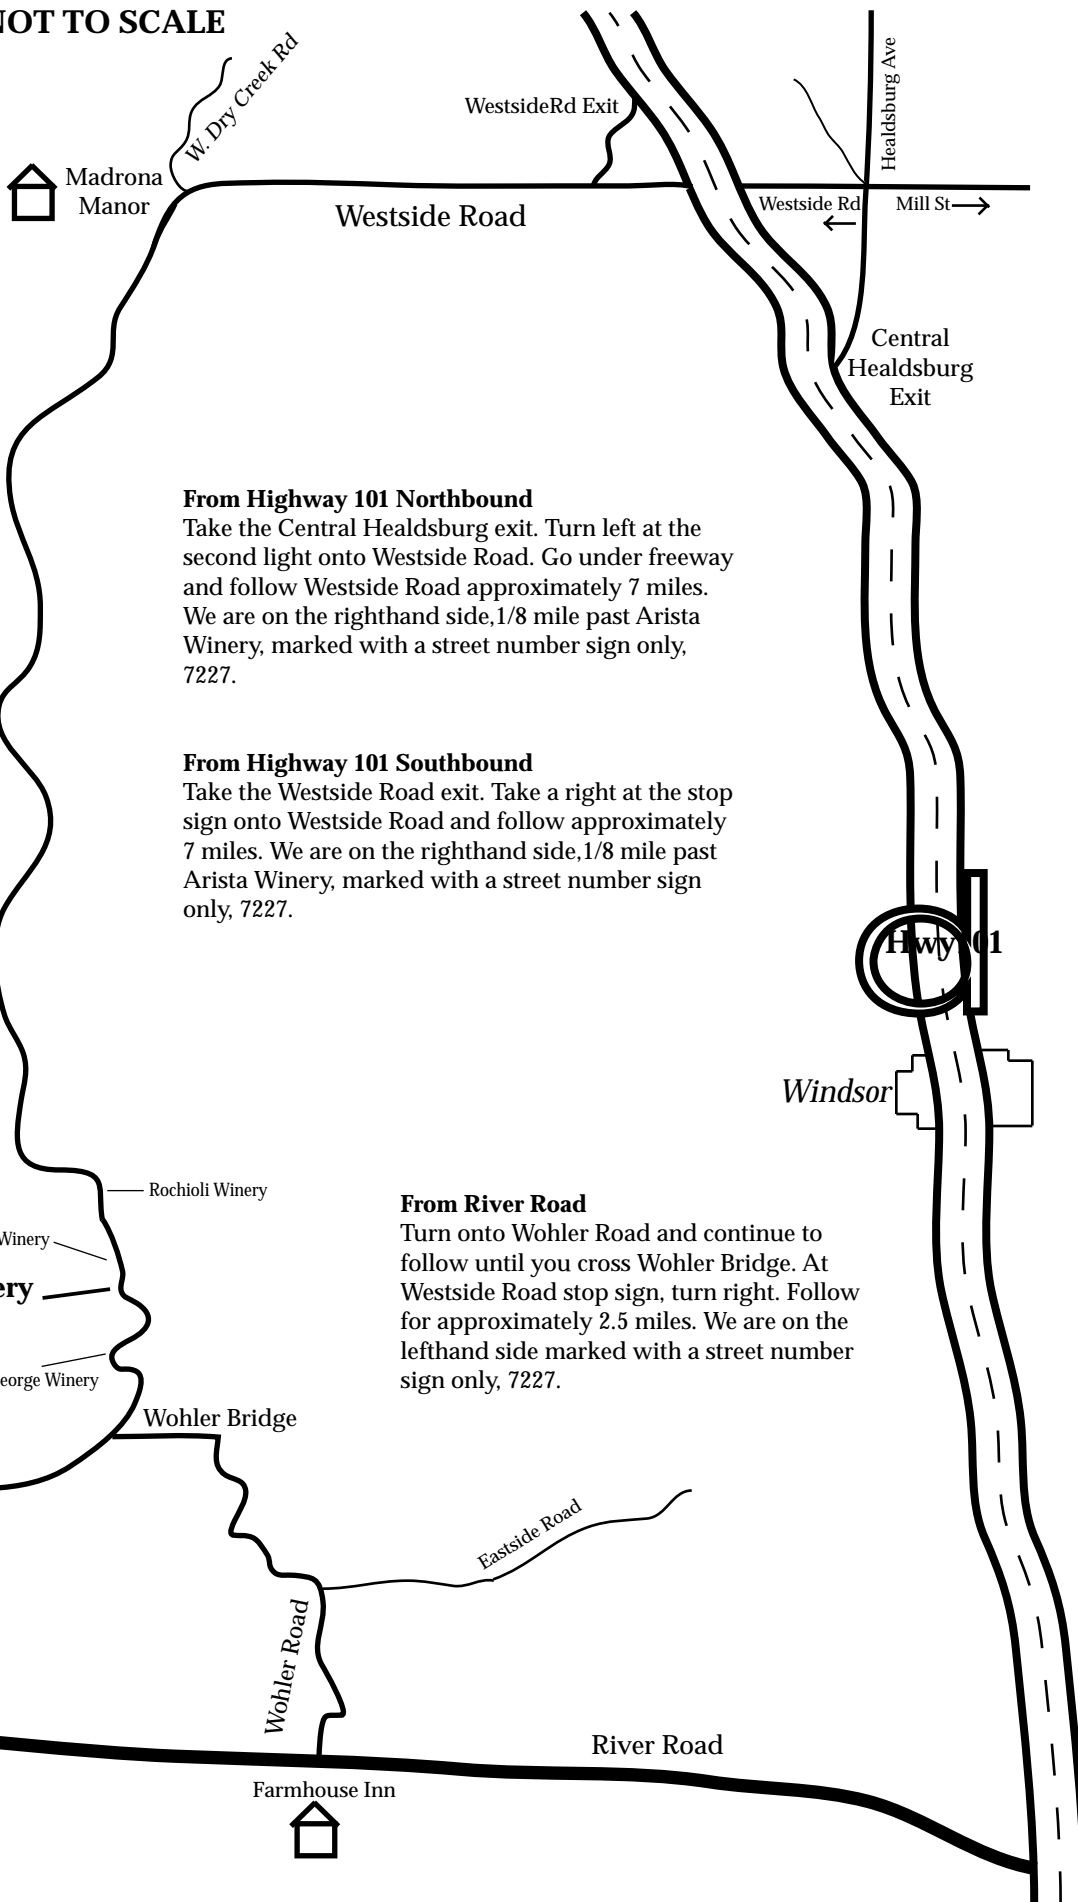

### From Highway 101 Northbound

Take the Central Healdsburg exit. Turn left at the second light onto Westside Road. Go under freeway and follow Westside Road approximately 7 miles. We are on the righthand side, 1/8 mile past Arista Winery, marked with a street number sign only, 7227.

### From Highway 101 Southbound

Take the Westside Road exit. Take a right at the stop sign onto Westside Road and follow approximately 7 miles. We are on the righthand side, 1/8 mile past Arista Winery, marked with a street number sign only, 7227.

### From River Road

Turn onto Wohler Road and continue to follow until you cross Wohler Bridge. At Westside Road stop sign, turn right. Follow for approximately 2.5 miles. We are on the lefthand side marked with a street number sign only, 7227.